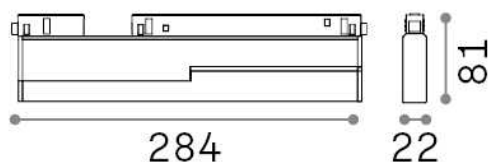

General info

Technical - Systems

Indoor track mounted adjustable and dimmable linear fitting with integrated LED sources and direct light emission

Ean	8021696286112
Item	EGO FLEXIBLE WIDE 07W 3000K DALI BK
Installation	Ego profile
Guarantee	5 years
Gross weight	0.6 kg
Volume	0.0032 m ³

Technical info

Net weight	0.49 kg
Insulation class	III
Protection index	IP20
Compliance	CE
Operating temperature	0° ~ +40 °C
Full load efficiency	X
Dimmer	1, DALI
Power output	48 V DC
Power supply	Required, remoted, not included NO, elettronico
Adjustability	vert. 0°-90°
Accessories not included	Ego profile

Source info

Integrated source	Integrated LED module
Replaceable source	Replaceable (by qualified operators only)
Power	7 W
Emission	Direct
Max consumption	max 7 W
Features LED	LED SMD SAMSUNG
CCT LED	3000 K
Duration LED (t. 25°C)	50000 h
CRI	> 90
SDCM	3
Light beam	110°
Light beam flux	850 lm
Useful light flux	640 lm
Photobiological risk	1
Standby power	< 0.50 W